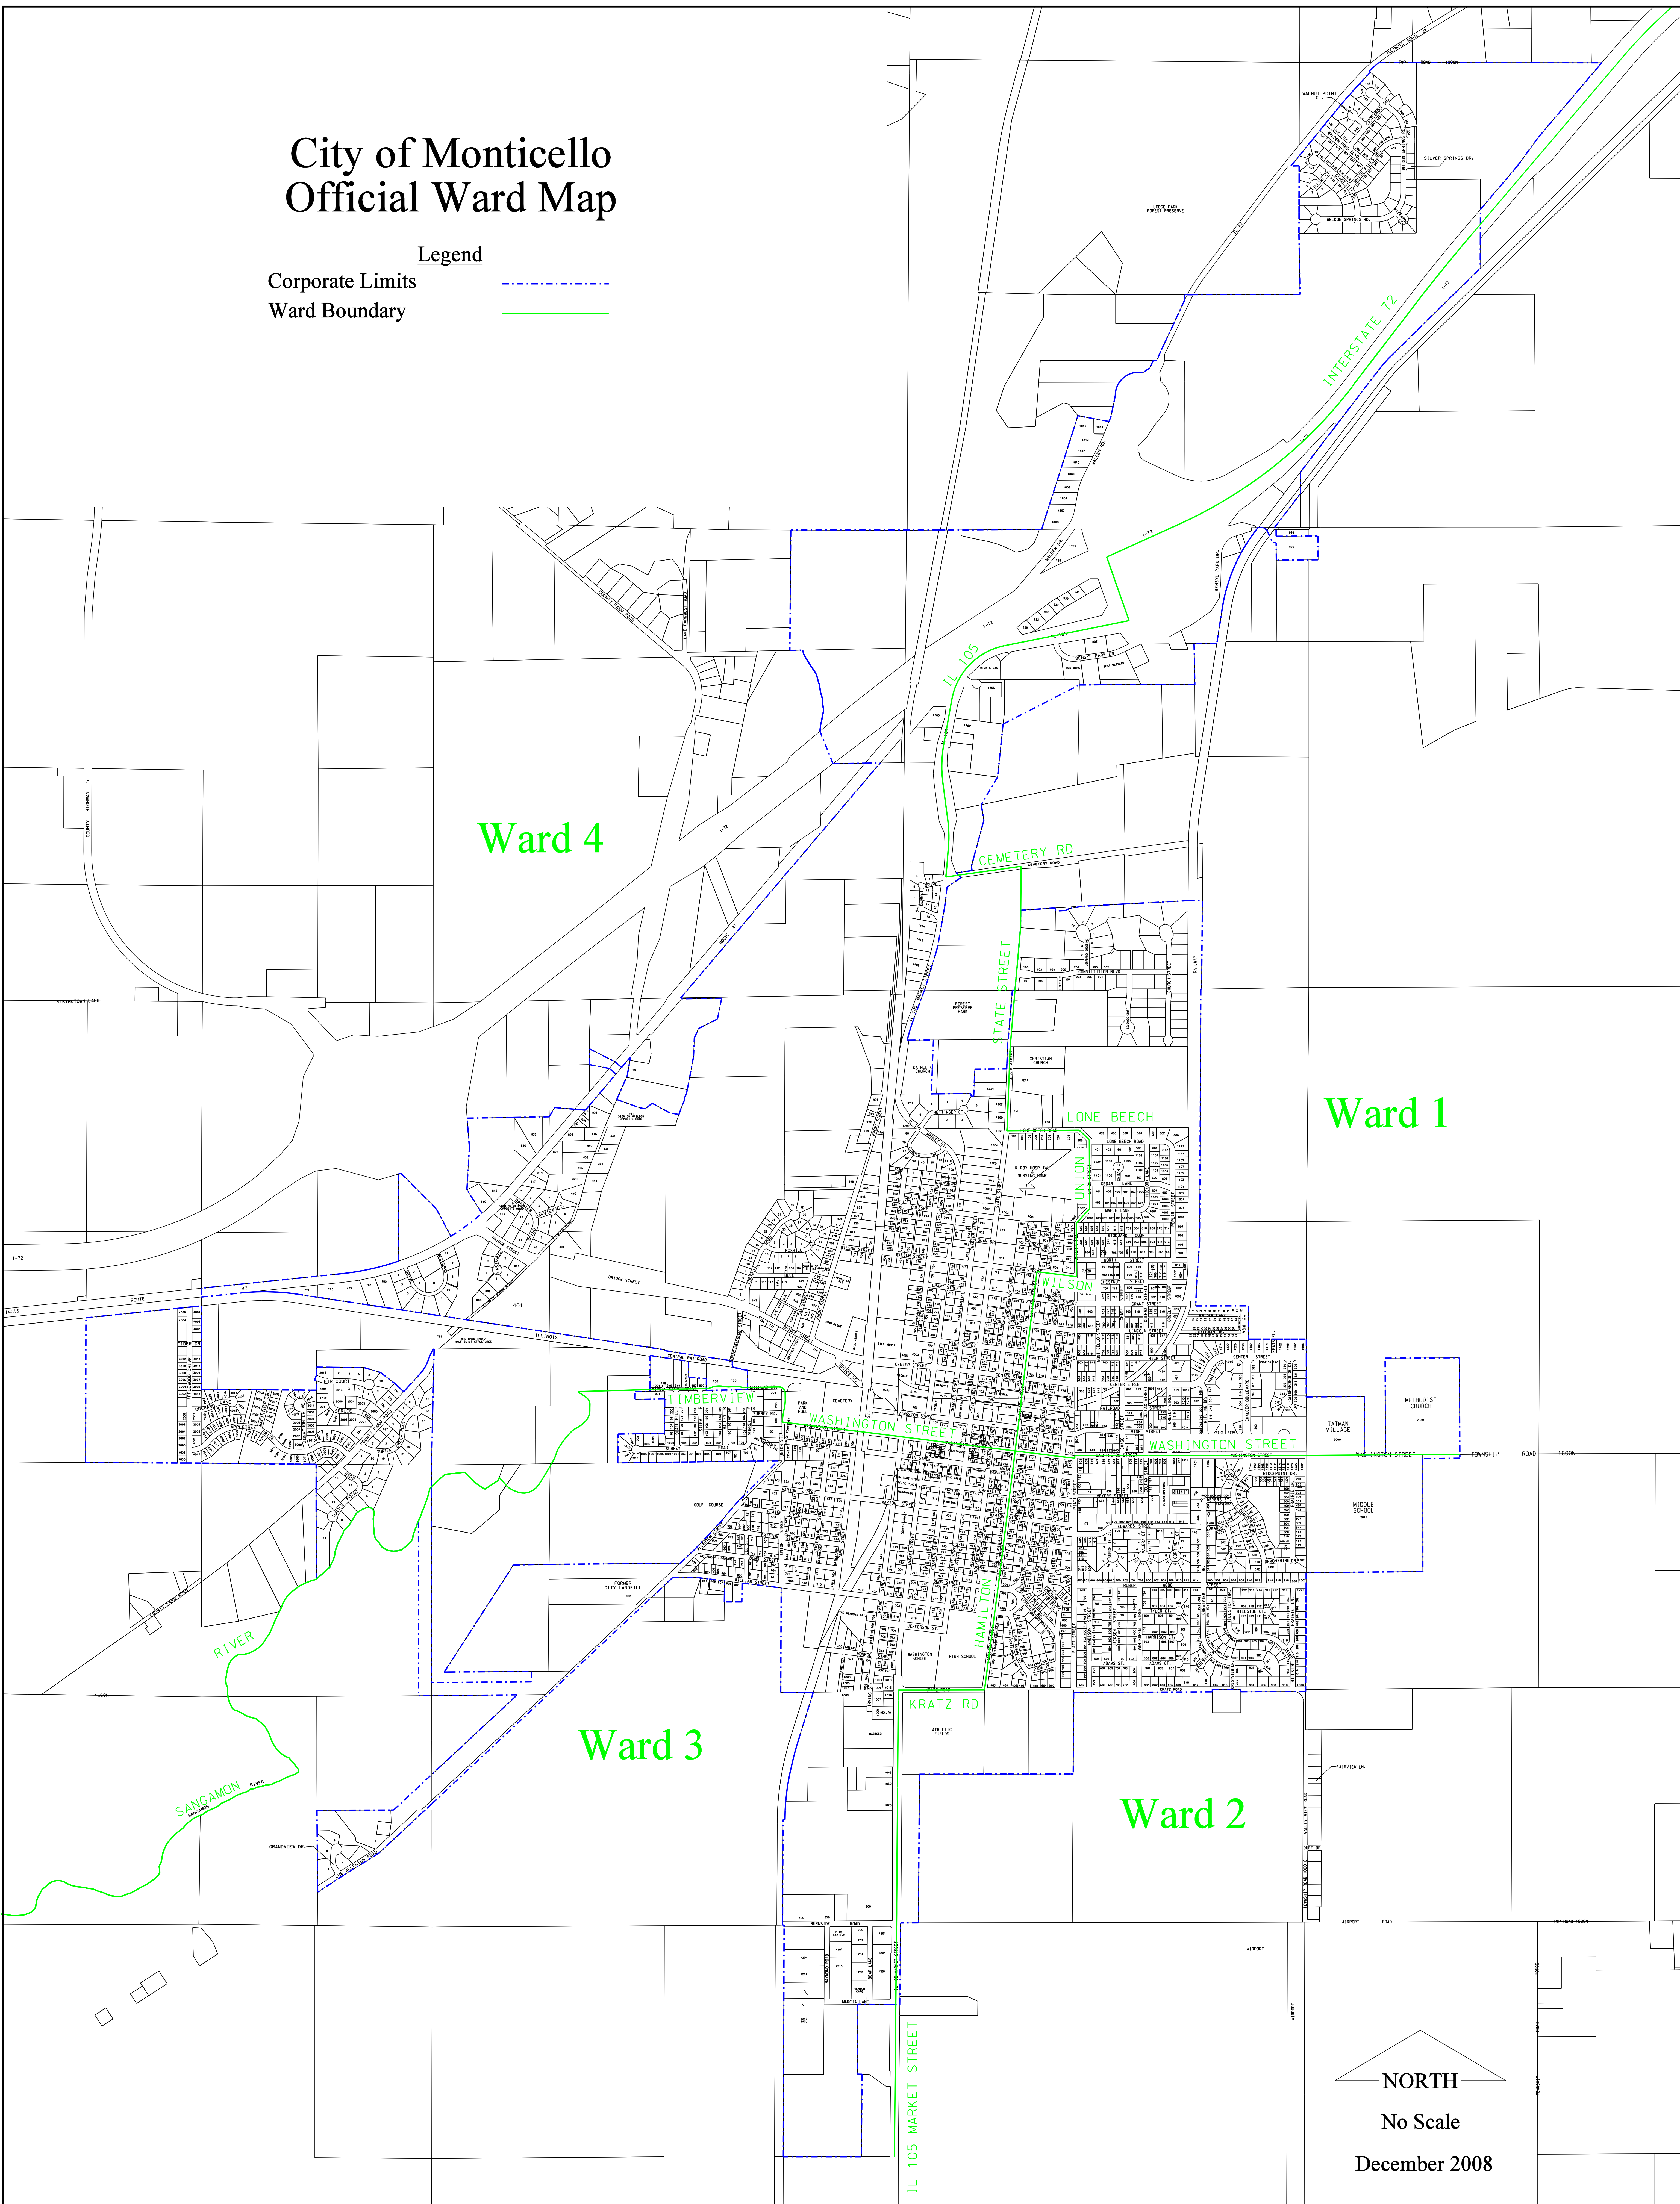

City of Monticello Official Ward Map

Legend
Corporate Limits - - - - -
Ward Boundary —————

NORTH
No Scale
December 2008